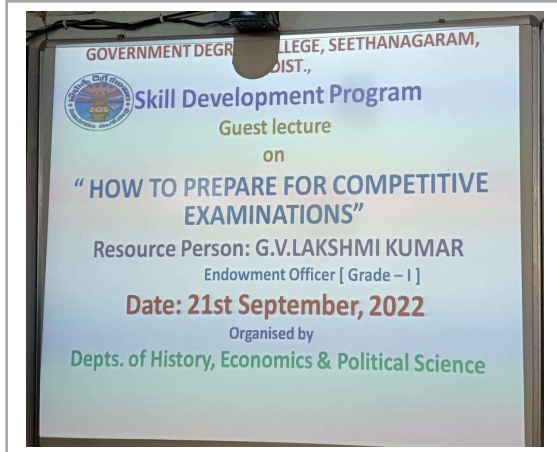

PHOTOS GALLERY

Sk.D.Madina welcoming the guests onto the stage